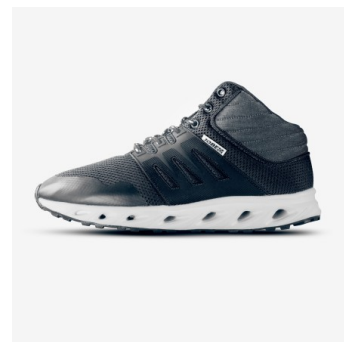

Jobe Discover Watersports Sneaker High Black