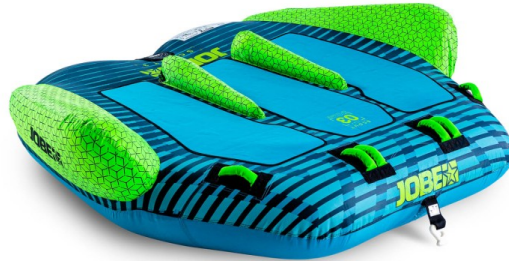

SPARE PARTS

Scout 2P Inner 2020 - 239920002 • Scout 2P Cover 2023-2024 - 239923010

COMPLETE YOUR GEAR

**Jobe Watersports
Bridle Without Pulley
8ft 2P**

Jobe Bungee Extension

**Jobe 2 Person Towable
Rope**

Jobe Towable Bag 1-2P

JOBE SCOUT TOWABLE 3P

Product ID 230323002

PRICE

SPECIFICATIONS

- ✓ 3 year warranty
- ✓ Air chambers
- ✓ Drainage system
- ✓ Molded drain for quick water drainage
- ✓ Quick connector for easy towing
- ✓ 24 Gauge PVC
- ✓ Dimensions when inflated: 84,6 x 70 x 19,7" | 215 x 178 x 50cm
- ✓ 6 Handles with neoprene knuckle guards
- ✓ Double stitched nylon
- ✓ Max 3 persons
- ✓ One way Boston valve
- ✓ 420 Denier nylon Cover
- ✓ Dimensions when deflated: 76" x 87" | 193 x 221cm