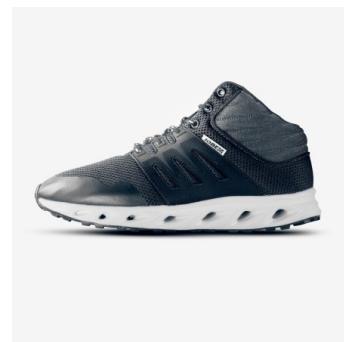

COMPLETE YOUR GEAR

Jobe Wet Gear Bag

Jobe Neoprene Life Vest Men Midnight Blue

Jobe Base Wakeboard Helmet Black

Jobe Discover Watersports Sneaker High Black

JOBE PERTH 3/2MM SHORTY WETSUIT MEN GRAPHITE GRAY