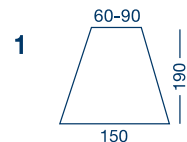

FUNDA DE RIZO PARA COLCHÓN
TERRY CLOTH CASE FOR MATTRESS
HOUSSE À MATELAS EN ÉPONGE
FEDERA DI TESSUTO IN SPUGNA PER MATERASSO
(ELASTIC ±25% 91% COT.-9% ELASTAN)